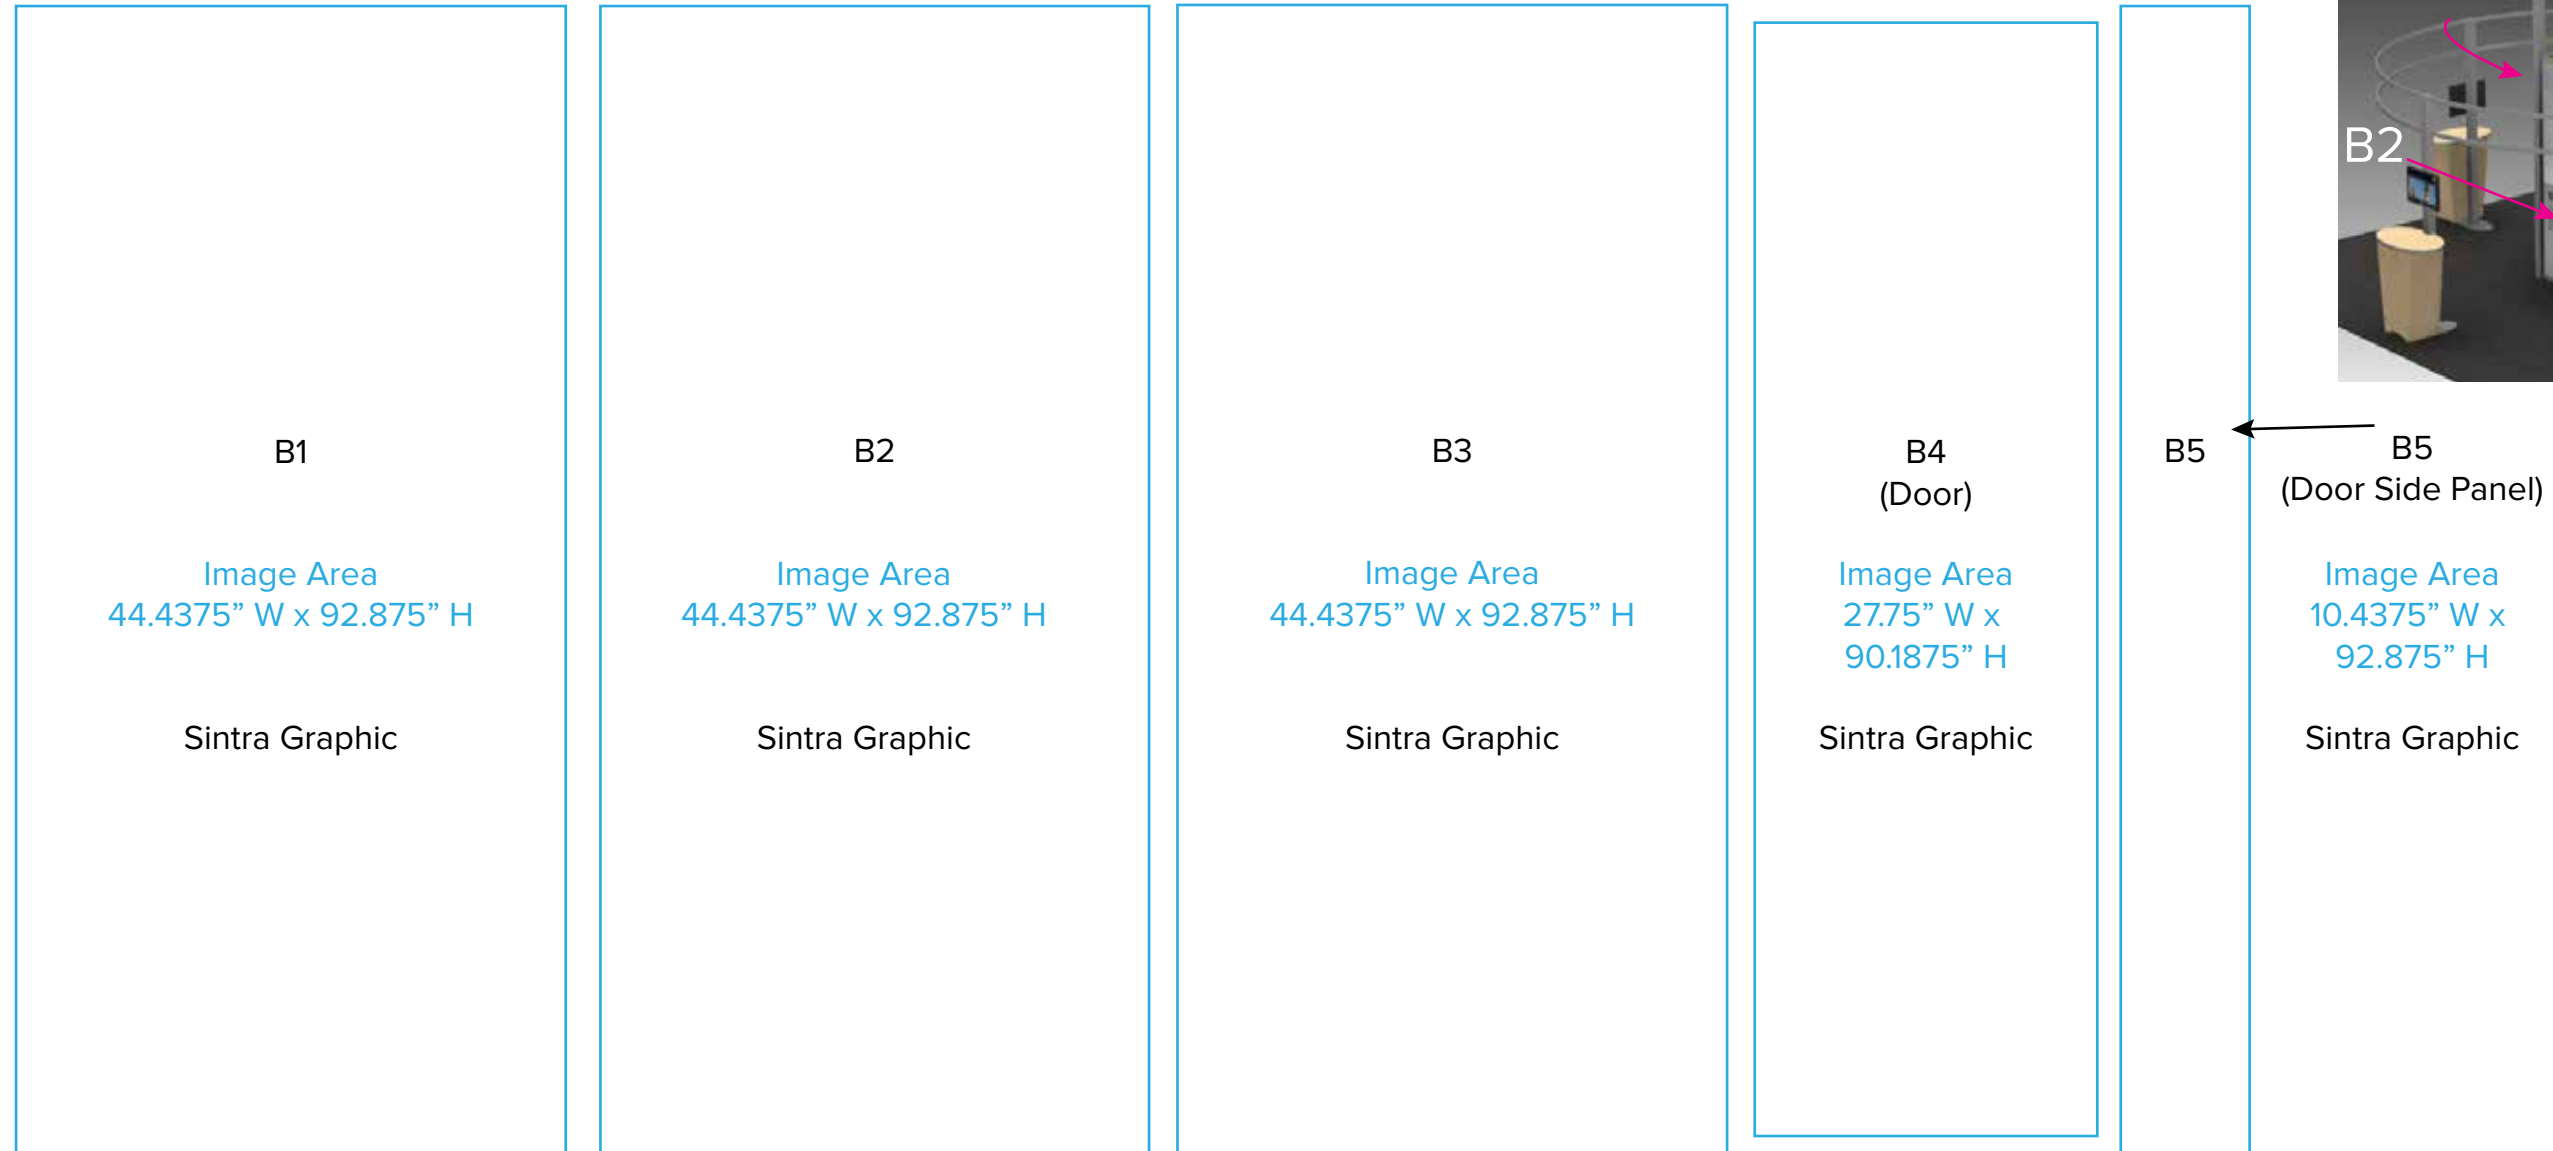

Graphic Template Center Tower - 1/4" Sintra Graphics

1/4" of graphic perimeter is hidden by extrusion

NOTE: All Raster Art (jpg, tiff,psd, png, etc.) must be at least 100 dpi at print size.

Graphic Template Center Tower - 1/4" Sintra Graphics

1/4" of graphic perimeter is hidden by extrusion

NOTE: All Raster Art (jpg, tiff,psd, png, etc.) must be at least 100 dpi at print size.

Graphic Template Rectangular Counter - Velcro Sintra Graphics

NOTE: All Raster Art (jpg, tiff,psd, png, etc.) must be at least 100 dpi at print size.