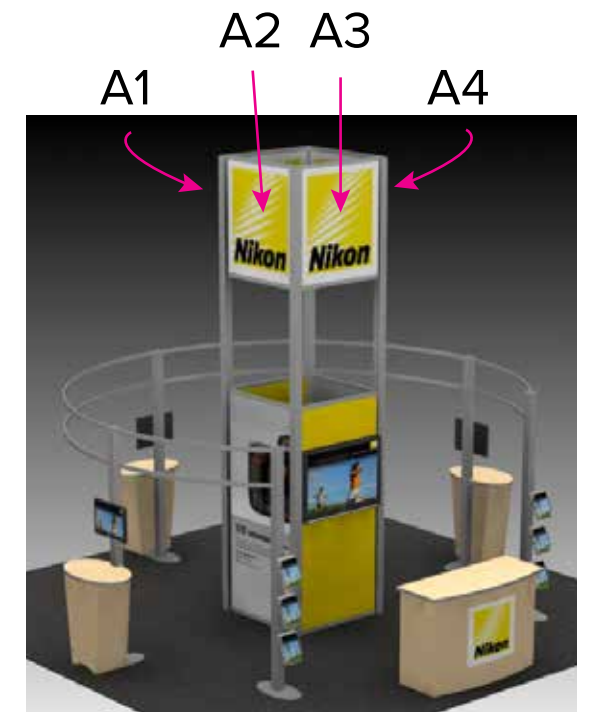

Graphic Template Center Tower - 1/4" Sintra Graphics

1/4" of graphic perimeter is hidden by extrusion

NOTE: All Raster Art (jpg, tiff,psd, png, etc.) must be at least 100 dpi at print size.

Graphic Template Center Tower - 1/4" Sintra Graphics

1/4" of graphic perimeter is hidden by extrusion

NOTE: All Raster Art (jpg, tiff,psd, png, etc.) must be at least 100 dpi at print size.

Graphic Template Rectangular Counter - Velcro Sintra Graphics

NOTE: All Raster Art (jpg, tiff,psd, png, etc.) must be at least 100 dpi at print size.