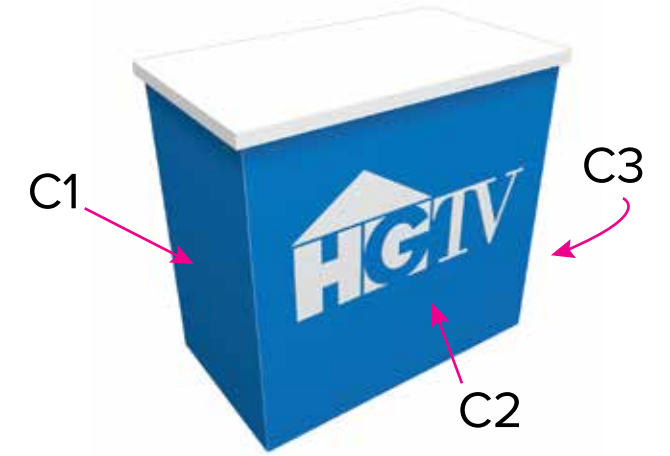

Graphic Template Center Tower - 1/4" Sintra Graphics

1/4" of graphic perimeter is hidden by extrusion

NOTE: All Raster Art (jpg, tiff,psd, png, etc.) must be at least 100 dpi at print size.

Graphic Template Center Tower - 1/4" Sintra Graphics

1/4" of graphic perimeter is hidden by extrusion

NOTE: All Raster Art (jpg, tiff,psd, png, etc.) must be at least 100 dpi at print size.

Graphic Template Rectangular Counter - Velcro Sintra Graphics

NOTE: All Raster Art (jpg, tiff,psd, png, etc.) must be at least 100 dpi at print size.